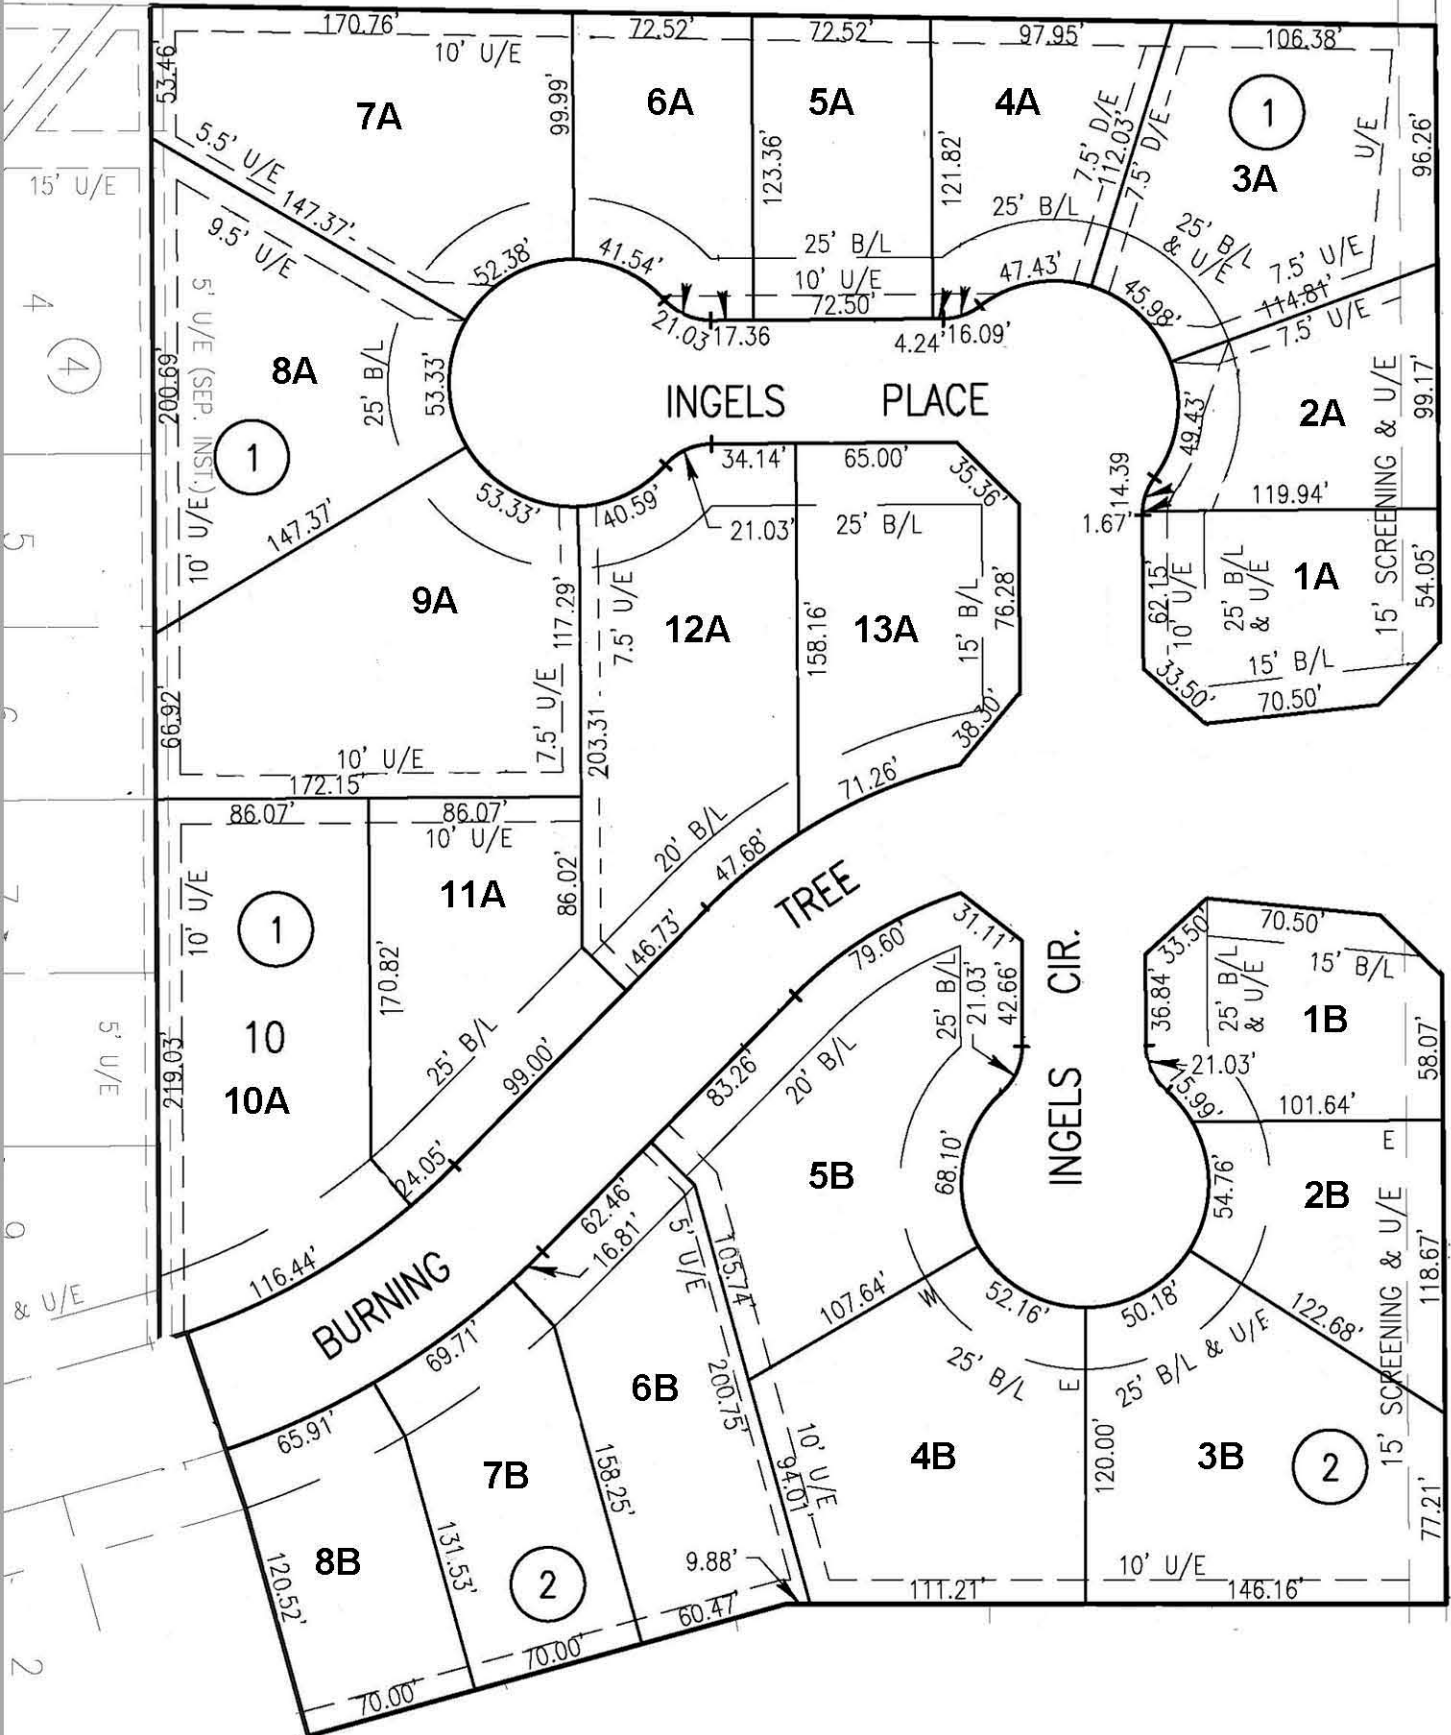

Hallbrooke Section Six - Blocks 1 & 2

Lots 3A thru 7A back to Treed Greenbelt

Final Lot dimensions shown on the recorded final plat & must be verified by survey. This document is for reference only. Dimensions & Easements subject to adjustment.